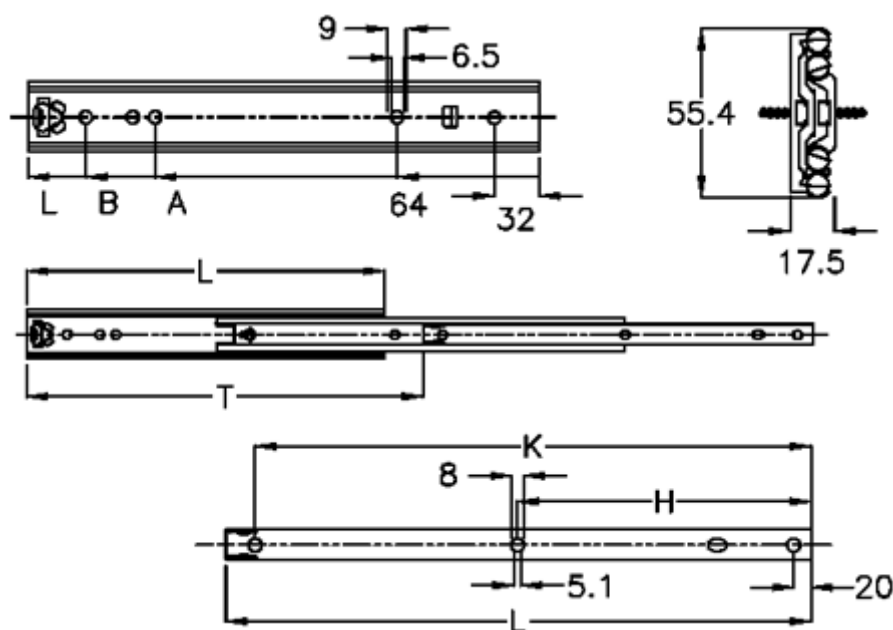

Article number: 11112F56

Description: Thomas Regout Telescopic Slide 112F55 ULF HD D, 3-piece. (replaced with 11112S21)
Length 300 mm / load cap. 94 kg / extension 320 mm

Measures

A	= 288
B	= 320
H	= 175
K	= 330
L	= 350
Load capacity side mounted	= 71
T	= 375